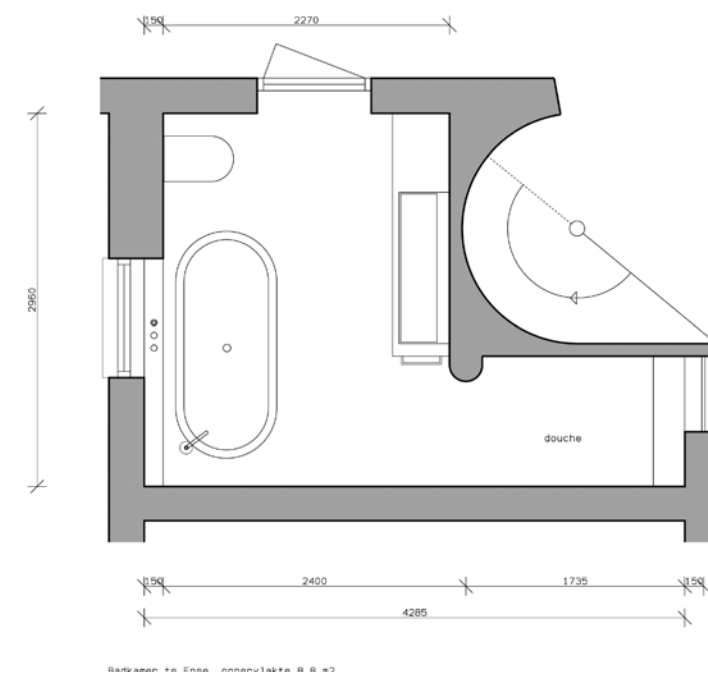

Private Bathroom

Epse

The residents of a bungalow in Epse, who were retiring after many years spent abroad, asked Dirkjan Broekhuizen to redecorate their bathroom in a “spacious, simple in a practical way and warm” style. The walls are dominated by mauve, since bed sheets and towels were already present in this favorite color that is also found in other rooms of the residence. In addition to specially designed closets and towel holders, the bathroom features a large dual washstand and a free-standing tub, as well as a large easily accessible shower with two fixed shower heads and a handheld shower handle. The wall, which is covered in 60x60 cm tiles, includes a storage rack, while a glass panel with the word “WET” has taken the place of the former connecting door to the hallway.

- ↖ | **Bathtub**, Starck edition Hoesch
- ↑ | **Washbasin**, Marike/Jeurissen
- ↗ | **Window sill**, Silestone
- → | **Floor plan**
- →→ | **Floor tiles**, Mosa/Schans Veenendaal