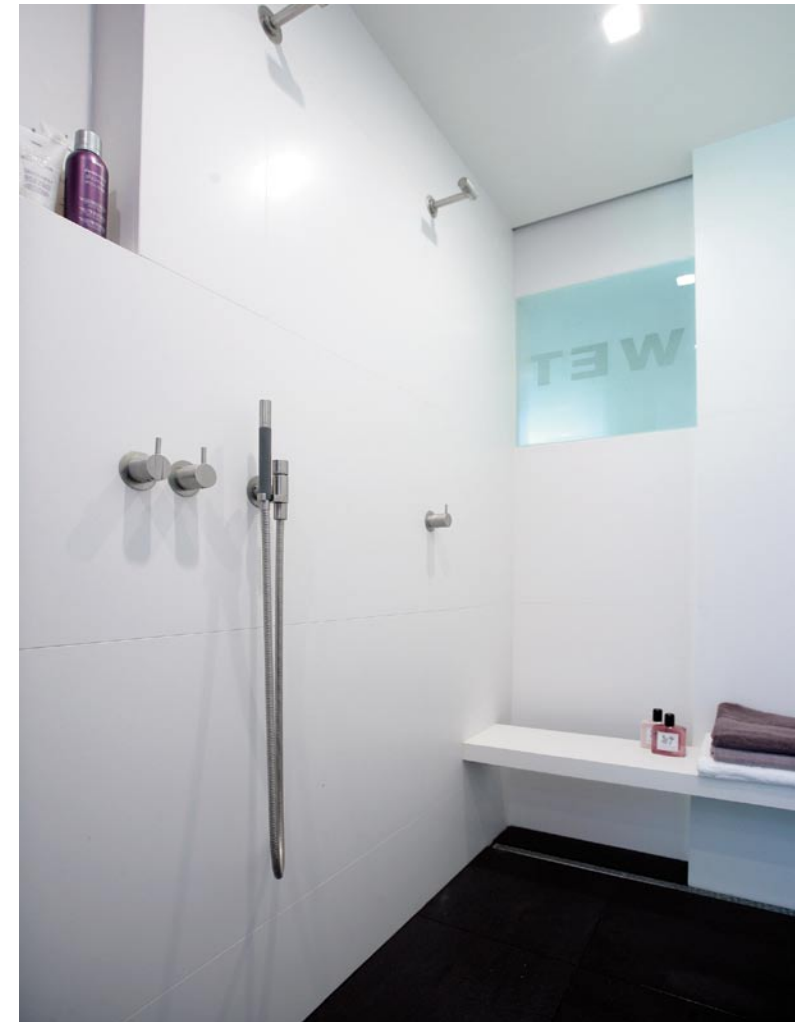

Private Bathroom

Epse

The residents of a bungalow in Epse, who were retiring after many years spent abroad, asked Dirkjan Broekhuizen to redecorate their bathroom in a “spacious, simple in a practical way and warm” style. The walls are dominated by mauve, since bed sheets and towels were already present in this favorite color that is also found in other rooms of the residence. In addition to specially designed closets and towel holders, the bathroom features a large dual washstand and a free-standing tub, as well as a large easily accessible shower with two fixed shower heads and a handheld shower handle. The wall, which is covered in 60x60 cm tiles, includes a storage rack, while a glass panel with the word “WET” has taken the place of the former connecting door to the hallway.

- ↖ | **Bathtub**, Starck edition Hoesch
- ↑ | **Washbasin**, Marike/Jeurissen
- ↗ | **Window sill**, Silestone
- | **Floor plan**
- | **Floor tiles**, Mosa/Schans Veenendaal

↑ | Faucets, Vola

↑ | Interior view, view of the forest

↓ | Bathtub, Casandra by Villeroy & Boch

Private Bathroom

Velp

It was the wish of the residents of the villa at the edge of the forest near the city of Velp to be able to look into their garden from the bathroom. Broekhuizen, working in close cooperation with the owner, allowed the quiet atmosphere and the wish for simplicity to guide him. The 12.5 m² bathroom is dominated by the expansive glass front. The eye catcher is the u-shaped installation made of Silestone, into which the bathtub has been integrated. The towel holders and fitted closets were designed especially for this bathroom. To allow the view of nature, the bathtub is positioned on a wooden pedestal that almost seems to make it float. Only the walls of the shower are covered in tiles. The second bathroom of the residence for the children sized 6 m², was accentuated by the color green which is reminiscent of the green of nature.