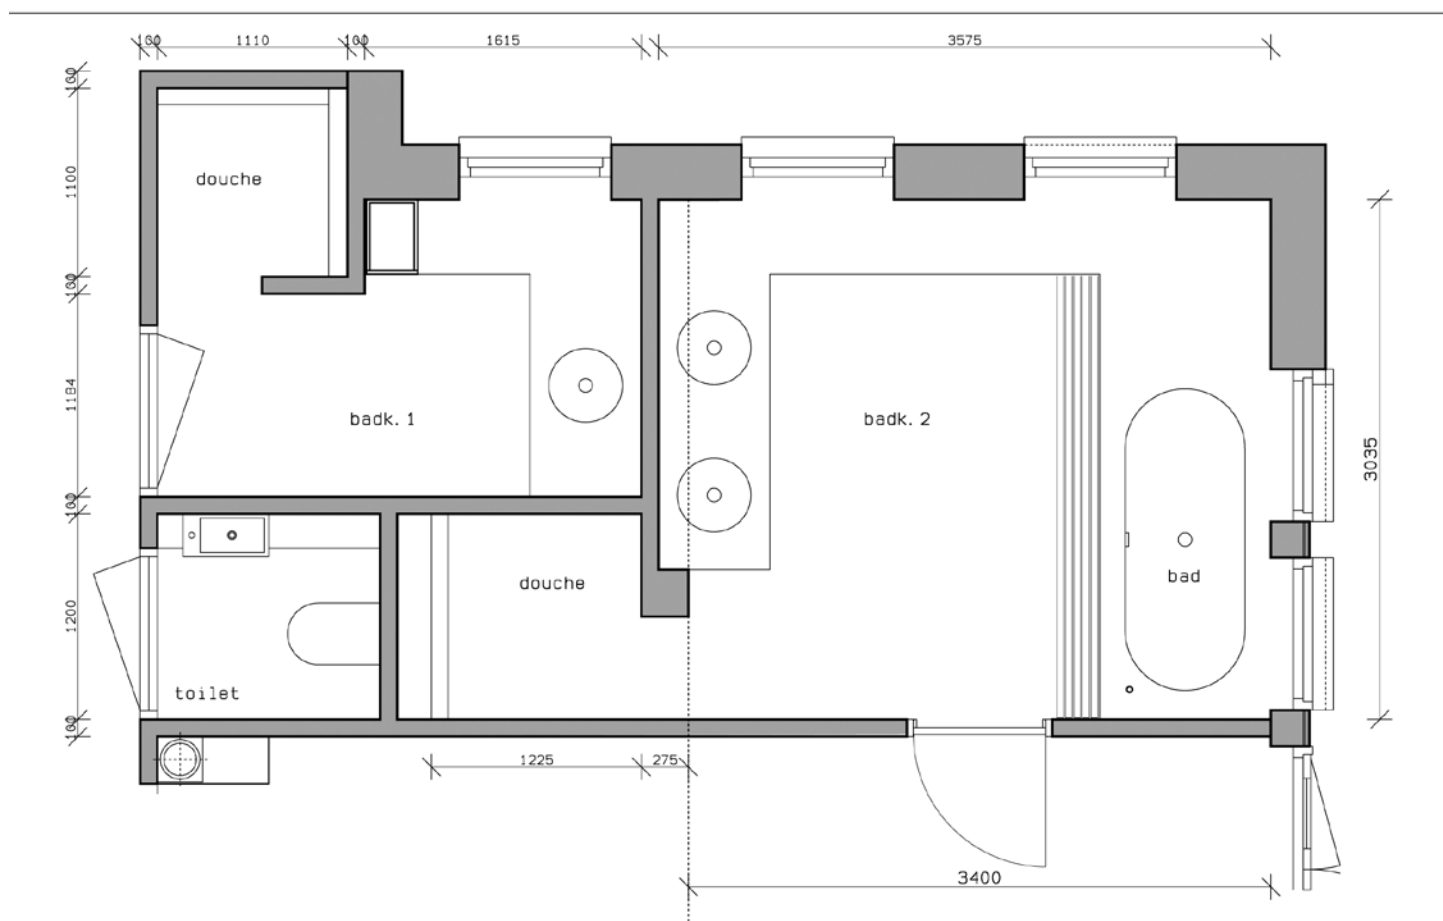

↑ | Washbasin, stainless steel, by Alape
↓ | Floor plan